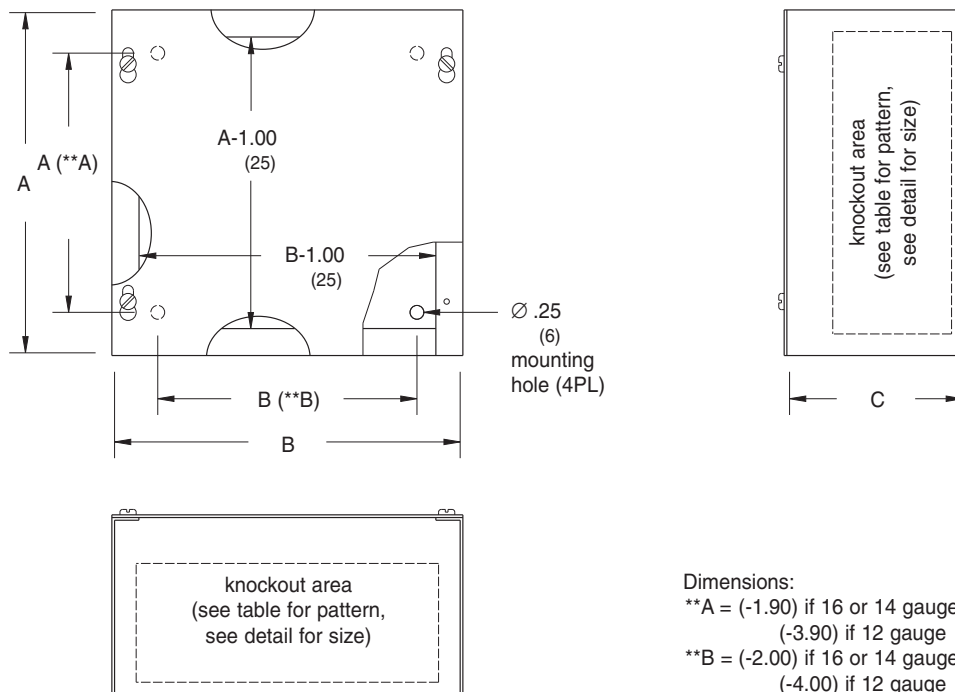

Accessories

- Ground lug kit
- Touch-up paint
- See Accessories section

Dimensions:

- **A = (-1.90) if 16 or 14 gauge
(-3.90) if 12 gauge
- **B = (-2.00) if 16 or 14 gauge
(-4.00) if 12 gauge

Notes: Cooper B-Line can provide special sizes, finishes and other modifications. Consult the factory for your special requirements.

Conduit Sizes

Knockout Detail

Note: See table for applicable knockout pattern.

Notes: Dimensions are in inches. Millimeters shown are for reference only. Data subject to change without notice.

Type 1 Enclosures

Notes: Dimensions are in inches. Millimeters shown are for reference only. Data subject to change without notice.