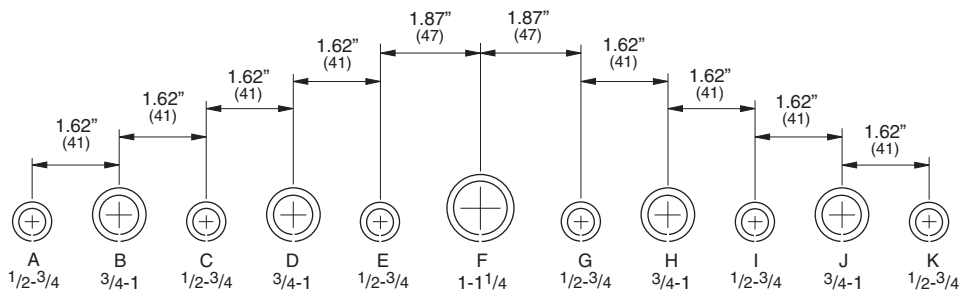

Accessories

- Ground lug kit
- Touch-up paint
- See Accessories section

Dimensions:

- **A = (-1.90) if 16 or 14 gauge
(-3.90) if 12 gauge
- **B = (-2.00) if 16 or 14 gauge
(-4.00) if 12 gauge

Notes: Cooper B-Line can provide special sizes, finishes and other modifications. Consult the factory for your special requirements.

Conduit Sizes

Knockout Detail

Note: See table for applicable knockout pattern.

Notes: Dimensions are in inches. Millimeters shown are for reference only. Data subject to change without notice.

Type 1 Enclosures