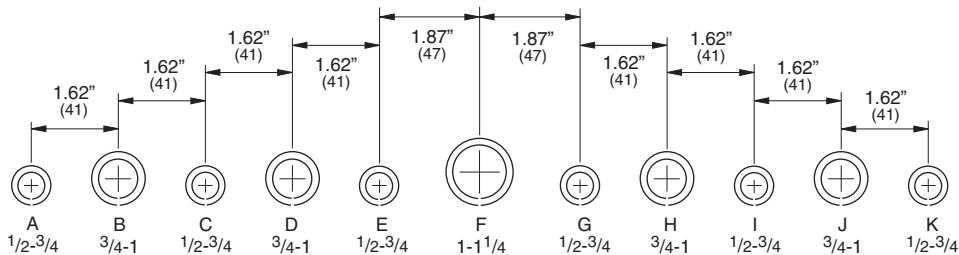

Accessories

- Ground lug kit
- Touch-up paint
- See Accessories section

Dimensions:

- **A = (-1.90) if 16 or 14 gauge
(-3.90) if 12 gauge
- **B = (-2.00) if 16 or 14 gauge
(-4.00) if 12 gauge

Notes: Cooper B-Line can provide special sizes, finishes and other modifications. Consult the factory for your special requirements.

Conduit Sizes

Knockout Detail

Note: See table for applicable knockout pattern.

Notes: Dimensions are in inches. Millimeters shown are for reference only. Data subject to change without notice.

Type 1 Enclosures

Notes: Dimensions are in inches. Millimeters shown are for reference only. Data subject to change without notice.