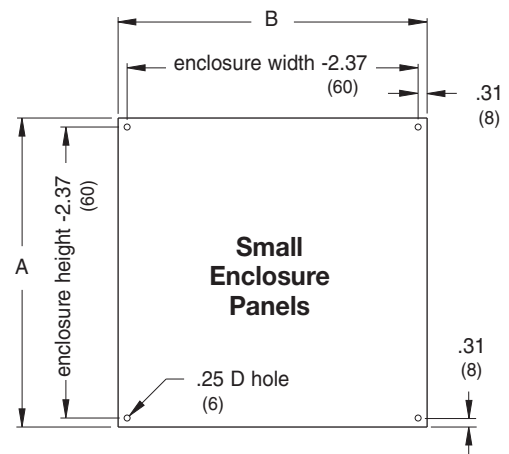

## JIC & Small Enclosure Panels Accessories

JIC Flat Panel Catalog Number				A		B		Gauge	Fits Enclosure	
Painted Steel	Galvanized Steel	Stainless	Aluminum	in.	mm	in.	mm		Height	Width
AW64P	AW64GP	AW64SP	AW64AP	4.87	124	2.87	73	14	6.00x4.00	152x102
AW66P	AW66GP	AW66SP	AW66AP	4.87	124	4.87	124	14	6.00x6.00	152x152
AW86P	AW86GP	AW86SP	AW86AP	6.87	174	4.87	124	14	8.00x6.00	203x152
AW88P	AW88GP	AW88SP	AW88AP	6.87	174	6.87	174	14	8.00x8.00	203x203
AW108P	AW108GP	AW108SP	AW108AP	8.87	225	6.87	174	14	10.00x8.00	254x203
AW1010P	AW1010GP	AW1010SP	AW1010AP	8.87	225	8.87	225	14	10.00x10.00	254x254
AW126P	-	-	-	10.87	276	4.87	124	14	12.00x6.00	305x152
AW1210P	AW1210GP	AW1210SP	AW1210AP	10.87	276	8.87	225	14	12.00x10.00	305x254
AW1212P	AW1212GP	AW1212SP	AW1212AP	10.87	276	10.87	276	14	12.00x12.00	305x305
AW148P	-	-	-	12.87	327	6.87	174	14	14.00x8.00	356x203
AW1412P	AW1412GP	AW1412SP	AW1412AP	12.87	327	10.87	276	14	14.00x12.00	356x305
AW1610P	-	-	-	14.87	378	8.87	225	14	16.00x10.00	406x254
AW1614P	AW1614GP	AW1614SP	AW1614AP	14.87	378	12.87	327	14	16.00x14.00	406x356

Small Enclosure Flat Panel Catalog Number	A		B		Gauge	Fits Enclosure	
	in.	mm	in.	mm		Height	Width
N66P	4.25	108	4.25	108	14	6.00x6.00	152x152
N86P	6.25	159	4.25	108	14	8.00x6.00	203x152
N88P	6.25	159	6.25	159	14	8.00x8.00	203x203
N108P	8.25	210	6.25	159	14	10.00x8.00	254x203
N1010P	8.25	210	8.25	210	14	10.00x10.00	254x254
N1210P	10.25	260	8.25	210	14	12.00x10.00	305x254
N1212P	10.25	260	10.25	260	14	12.00x12.00	305x305
N1412P	12.25	360	10.25	260	14	14.00x12.00	356x305
N2012P	18.25	463	10.25	260	14	20.00x12.00	508x305

JIC panels can be installed in all types of JIC Enclosures. Some sizes will fit the NEMA 12 Lay-In Wireway Junction Box. Panels are available in steel, galvanized steel, stainless and aluminum. Painted steel panels have a white powder finish. Stainless steel and aluminum panels have a smooth brushed finish on one side and protected with PVC film.