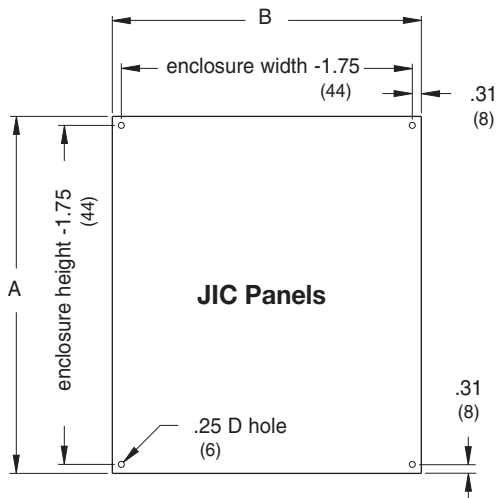

## JIC & Small Enclosure Panels Accessories

JIC Flat Panel Catalog Number				A		B		Gauge	Fits Enclosure	
Painted Steel	Galvanized Steel	Stainless	Aluminum	in.	mm	in.	mm		Height	Width
AW64P	AW64GP	AW64SP	AW64AP	4.87	124	2.87	73	14	6.00x4.00	152x102
AW66P	AW66GP	AW66SP	AW66AP	4.87	124	4.87	124	14	6.00x6.00	152x152
AW86P	AW86GP	AW86SP	AW86AP	6.87	174	4.87	124	14	8.00x6.00	203x152
AW88P	AW88GP	AW88SP	AW88AP	6.87	174	6.87	174	14	8.00x8.00	203x203
AW108P	AW108GP	AW108SP	AW108AP	8.87	225	6.87	174	14	10.00x8.00	254x203
AW1010P	AW1010GP	AW1010SP	AW1010AP	8.87	225	8.87	225	14	10.00x10.00	254x254
AW126P	-	-	-	10.87	276	4.87	124	14	12.00x6.00	305x152
AW1210P	AW1210GP	AW1210SP	AW1210AP	10.87	276	8.87	225	14	12.00x10.00	305x254
AW1212P	AW1212GP	AW1212SP	AW1212AP	10.87	276	10.87	276	14	12.00x12.00	305x305
AW148P	-	-	-	12.87	327	6.87	174	14	14.00x8.00	356x203
AW1412P	AW1412GP	AW1412SP	AW1412AP	12.87	327	10.87	276	14	14.00x12.00	356x305
AW1610P	-	-	-	14.87	378	8.87	225	14	16.00x10.00	406x254
AW1614P	AW1614GP	AW1614SP	AW1614AP	14.87	378	12.87	327	14	16.00x14.00	406x356

Small Enclosure Flat Panel Catalog Number	A		B		Gauge	Fits Enclosure	
	in.	mm	in.	mm		Height	Width
N66P	4.25	108	4.25	108	14	6.00x6.00	152x152
N86P	6.25	159	4.25	108	14	8.00x6.00	203x152
N88P	6.25	159	6.25	159	14	8.00x8.00	203x203
N108P	8.25	210	6.25	159	14	10.00x8.00	254x203
N1010P	8.25	210	8.25	210	14	10.00x10.00	254x254
N1210P	10.25	260	8.25	210	14	12.00x10.00	305x254
N1212P	10.25	260	10.25	260	14	12.00x12.00	305x305
N1412P	12.25	360	10.25	260	14	14.00x12.00	356x305
N2012P	18.25	463	10.25	260	14	20.00x12.00	508x305

JIC panels can be installed in all types of JIC Enclosures. Some sizes will fit the NEMA 12 Lay-In Wireway Junction Box. Panels are available in steel, galvanized steel, stainless and aluminum. Painted steel panels have a white powder finish. Stainless steel and aluminum panels have a smooth brushed finish on one side and protected with PVC film.